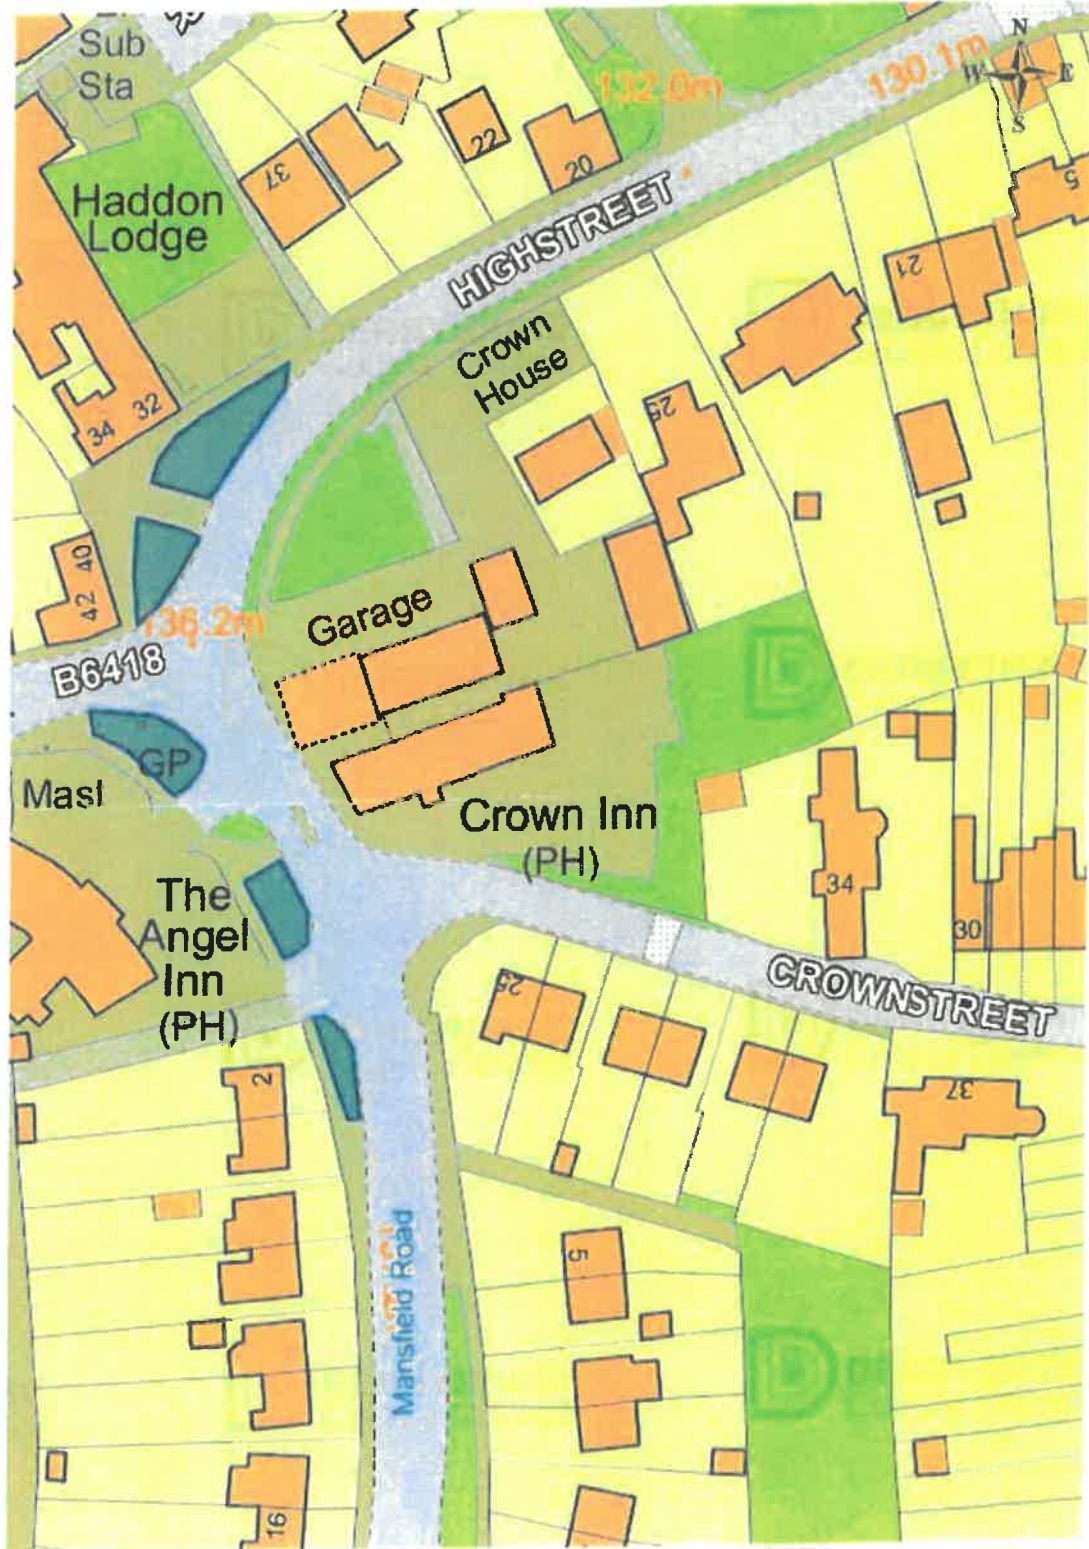

Cultivation, High Street, Clowne

20 m

Scale = 865.62

4-October-2019